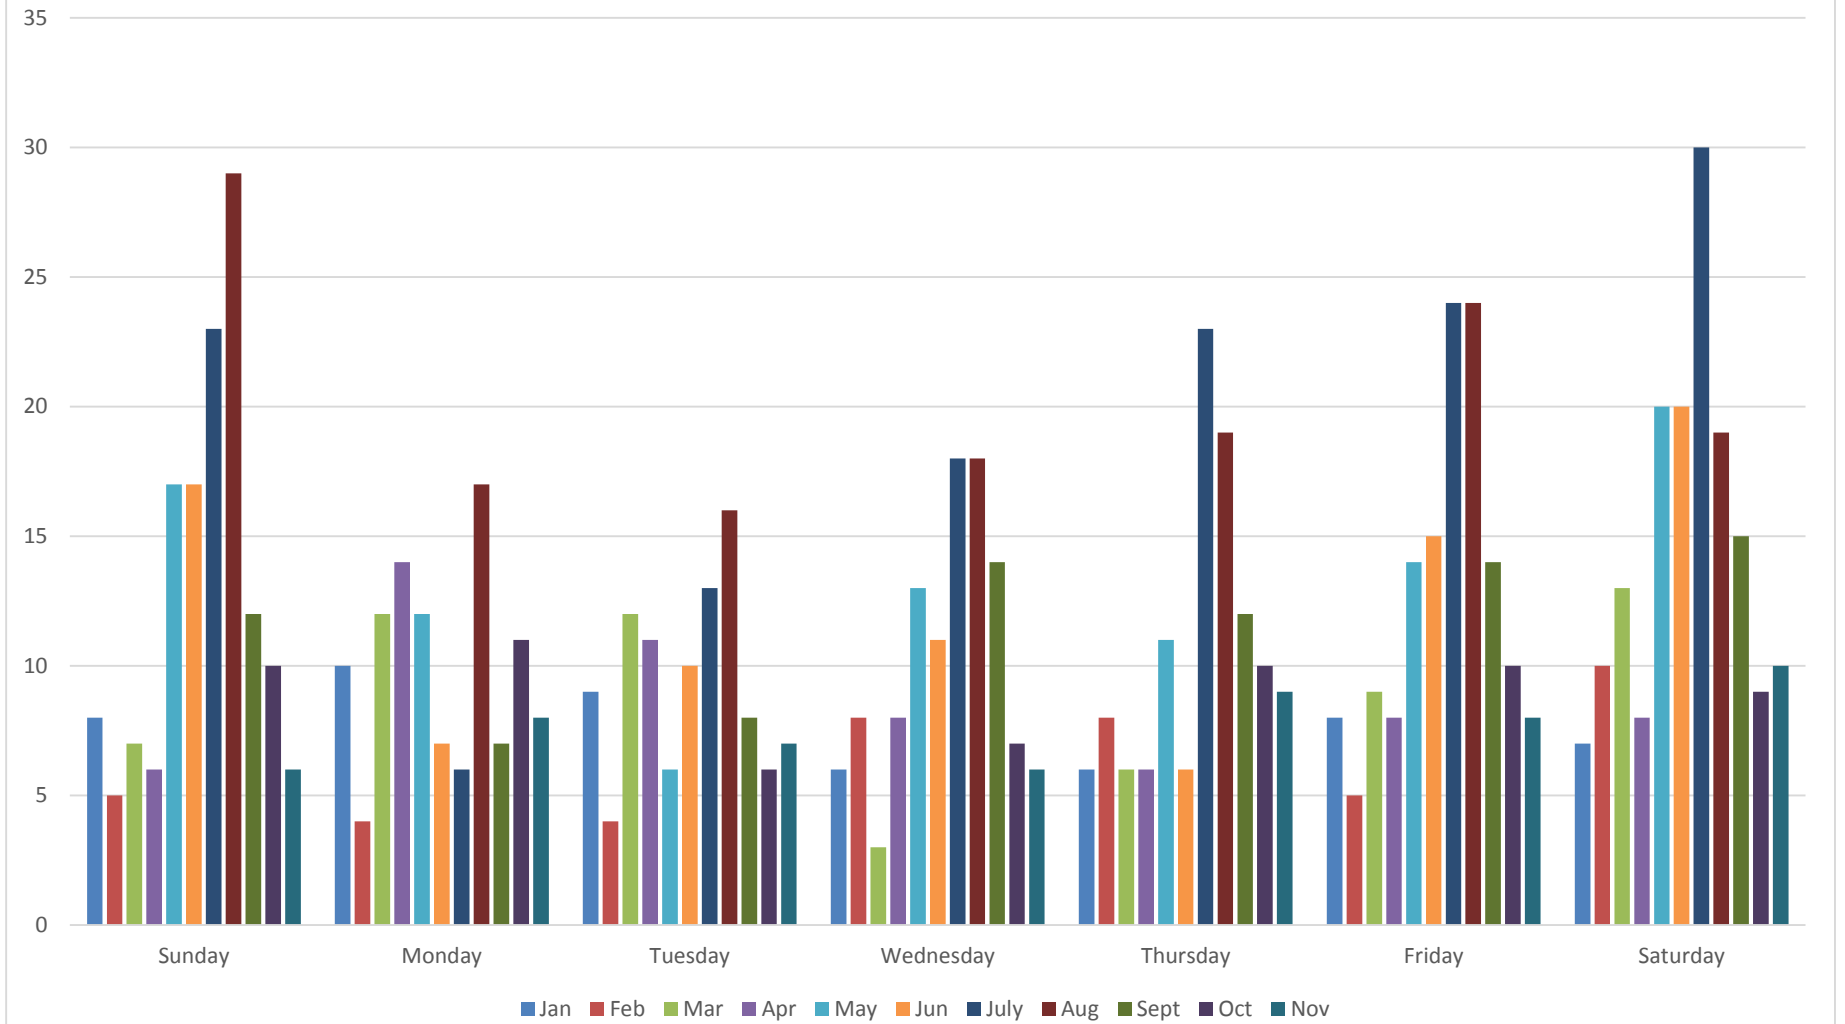

CHELAN FIRE AND RESCUE

Emergency Response Report

**January, February, March, April, May, June,
July, August, September, October, November
2015**

Incident Types by Month 2015

Calls by Time of Day and Month, 2015

Incident by Time of Day and Year

Incident by Day of the Week and Month, 2015

Incident by Day of the Week and Year

Total Incidents Per Month

■ 2015 ■ 2014 ■ 2013 ■ 2012

Incident by First Due Area 2015

Incidents By First Due Area

2015 Overlapping Incidents

Overlapping Incidents By Year

Average Turnout Per Incident 2015

◆ Number of Incidents ■ Total responders ▲ Average Per Incident

Average Turnout Per Incident

◆ Number of Incidents ■ Total responders ▲ Average Per Incident