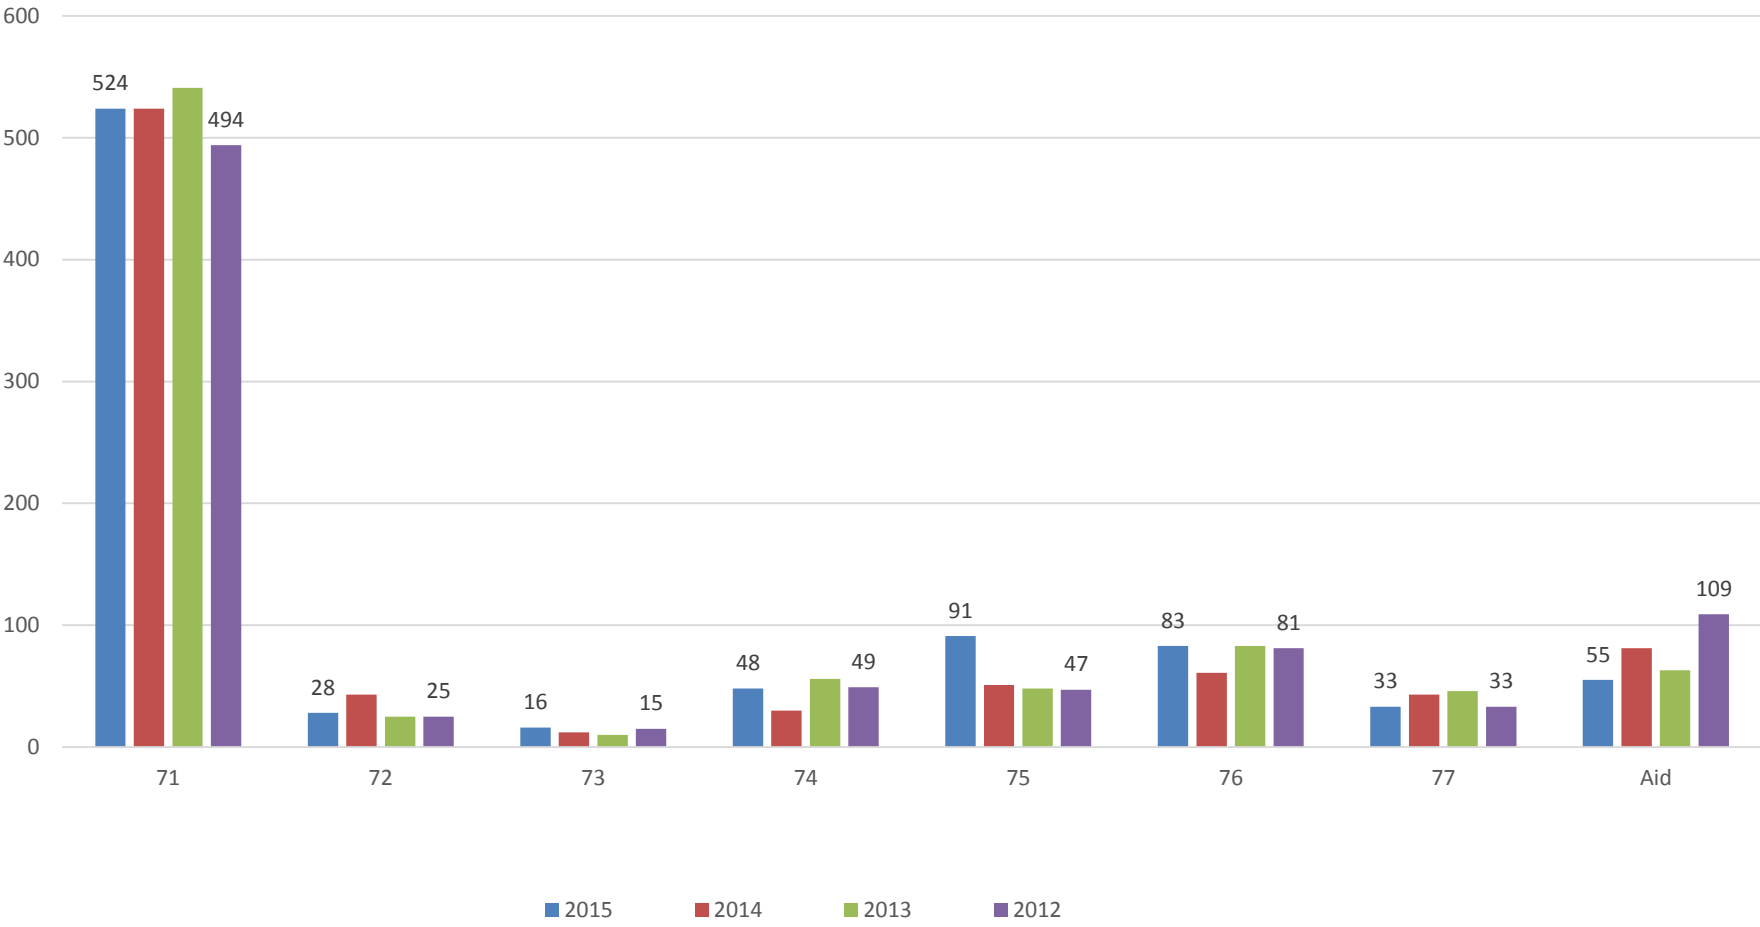

Incident by Time of Day and Year

Incident by Day of the Week and Month, 2015

Incident by Day of the Week and Year

Total Incidents Per Month

■ 2015 ■ 2014 ■ 2013 ■ 2012

Incident by First Due Area 2015

Incidents By First Due Area

2015 Overlapping Incidents

Overlapping Incidents By Year

Average Turnout Per Incident 2015

◆ Number of Incidents ■ Total responders ▲ Average Per Incident

Average Turnout Per Incident

◆ Number of Incidents ■ Total responders ▲ Average Per Incident