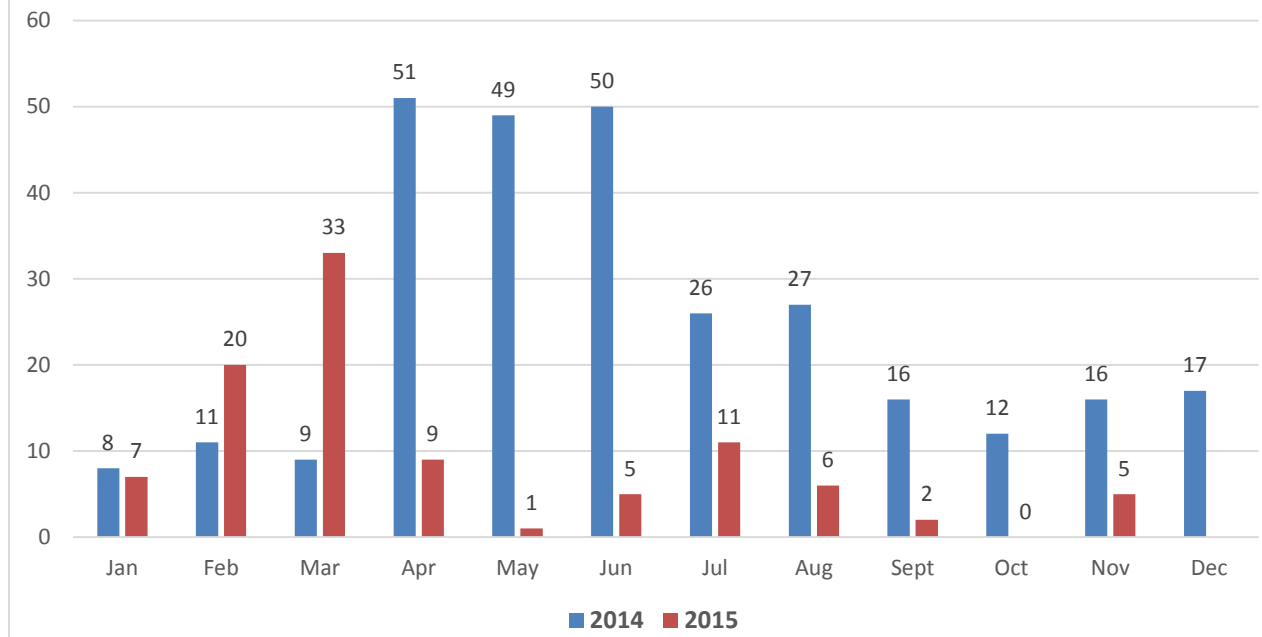

November:

Carbon Monoxide

Turkey Fryer

Thanksgiving Day Safety

December:

Christmas Tree & Fire Safety

Fire and Life Safety Surveys

Smoke Detector Home Safety Program 2015