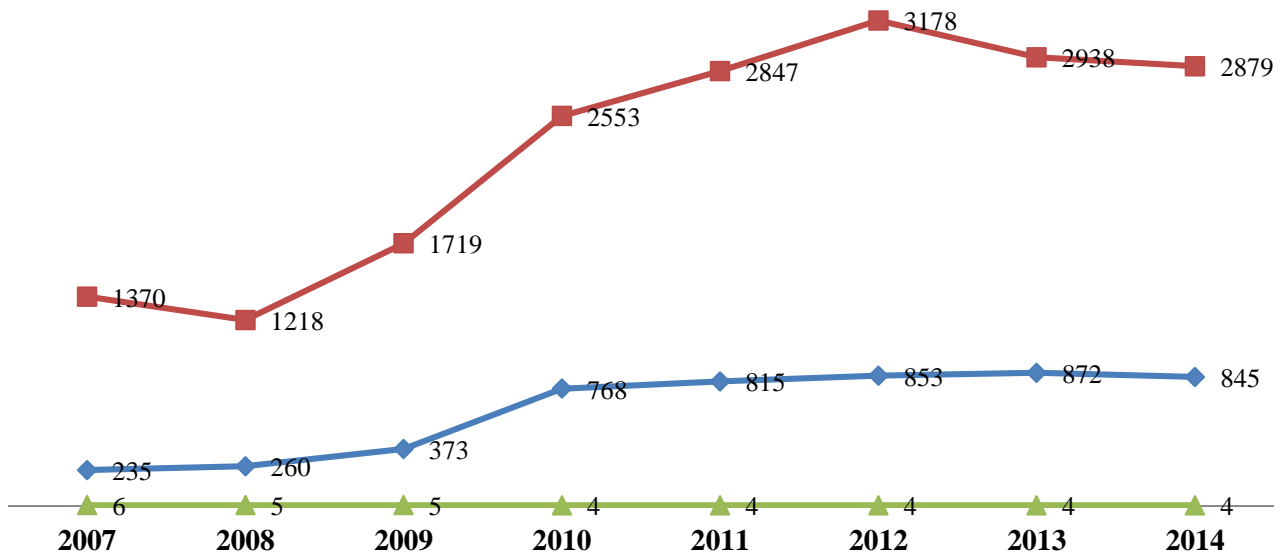

Incident by Time of Day and Year

Incident by Day of the Week and Month, 2015

Incident by Day of the Week and Year

Total Incidents Per Month

■ 2015 ■ 2014 ■ 2013 ■ 2012

Incident by First Due Area 2015

Incidents By First Due Area

2015 Overlapping Incidents

Overlapping Incidents By Year

Average Turnout Per Incident 2015

◆ Number of Incidents ■ Total responders ▲ Average Per Incident

Average Turnout Per Incident

◆ Number of Incidents ■ Total responders ▲ Average Per Incident