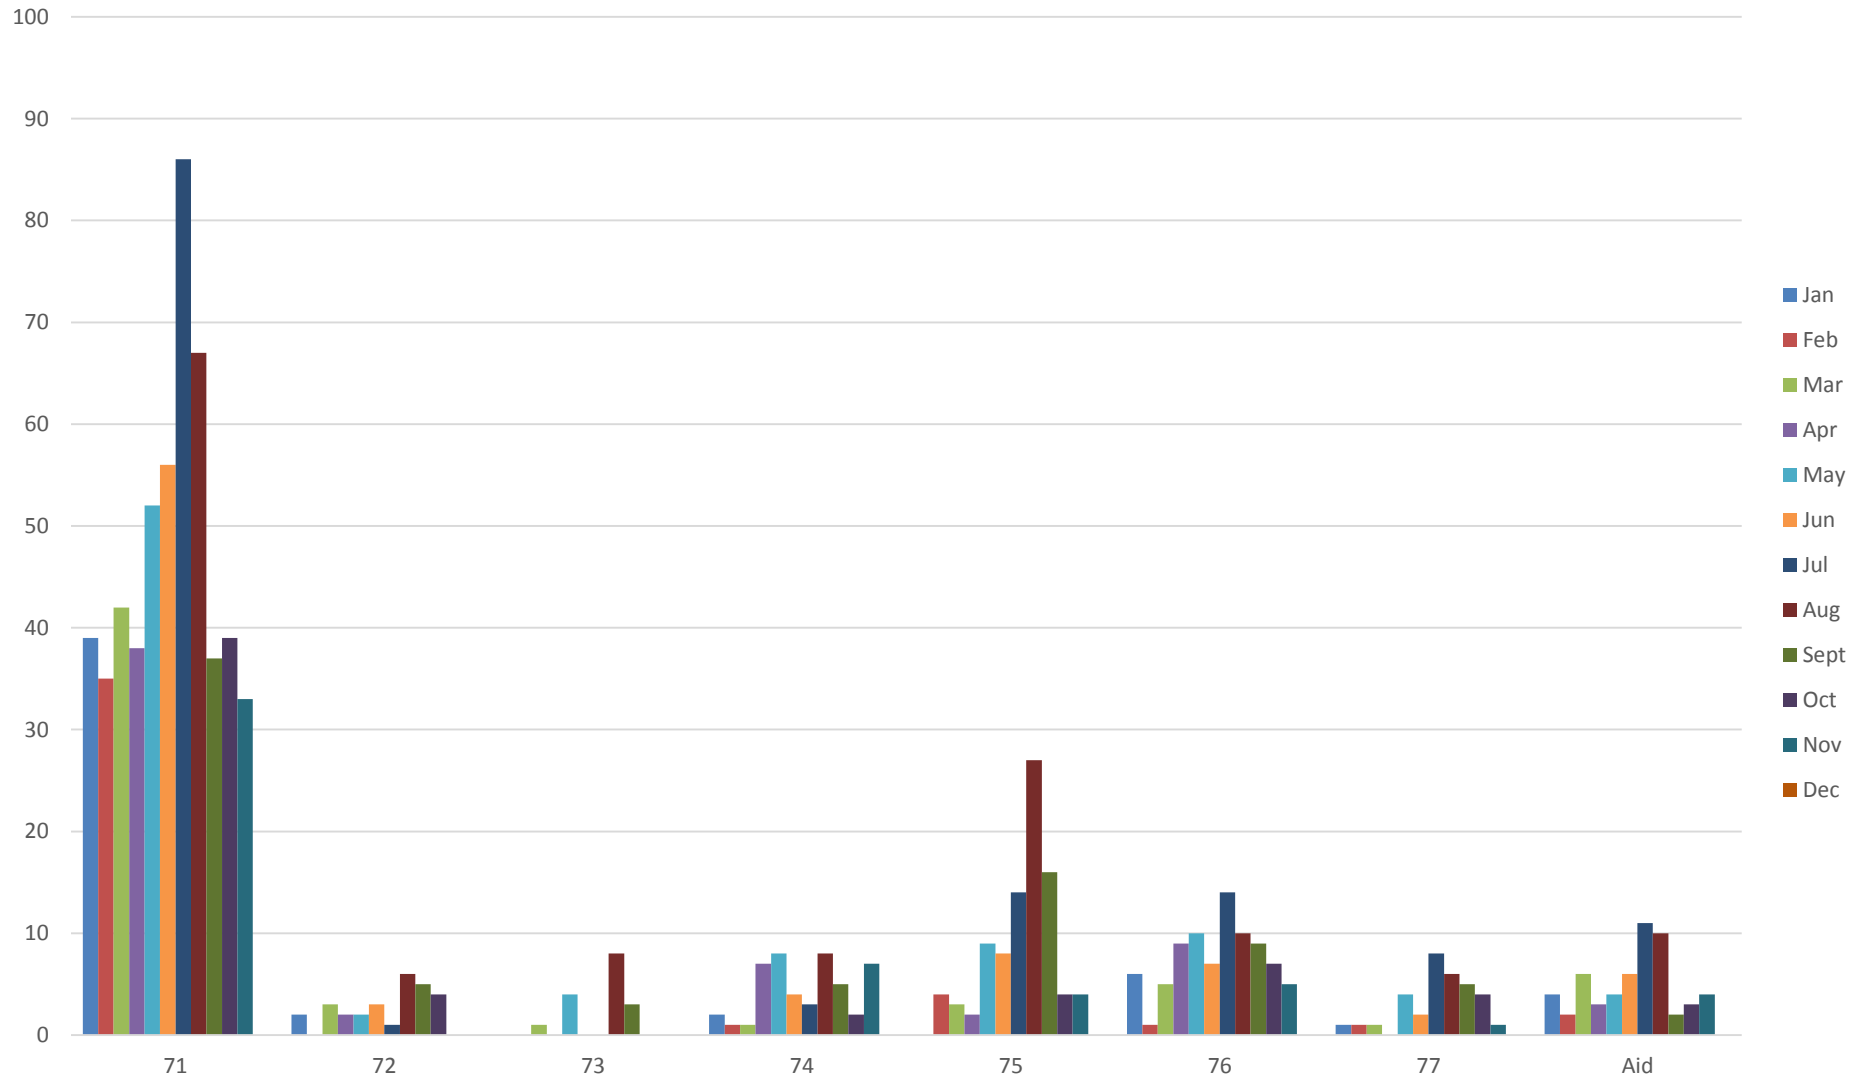

Incident by Time of Day and Year

Incident by Day of the Week and Month, 2015

Incident by Day of the Week and Year

Total Incidents Per Month

■ 2015 ■ 2014 ■ 2013 ■ 2012

Incident by First Due Area 2015

Incidents By First Due Area

2015 Overlapping Incidents

Overlapping Incidents By Year

Average Turnout Per Incident 2015

◆ Number of Incidents ■ Total responders ▲ Average Per Incident

Average Turnout Per Incident

◆ Number of Incidents ■ Total responders ▲ Average Per Incident