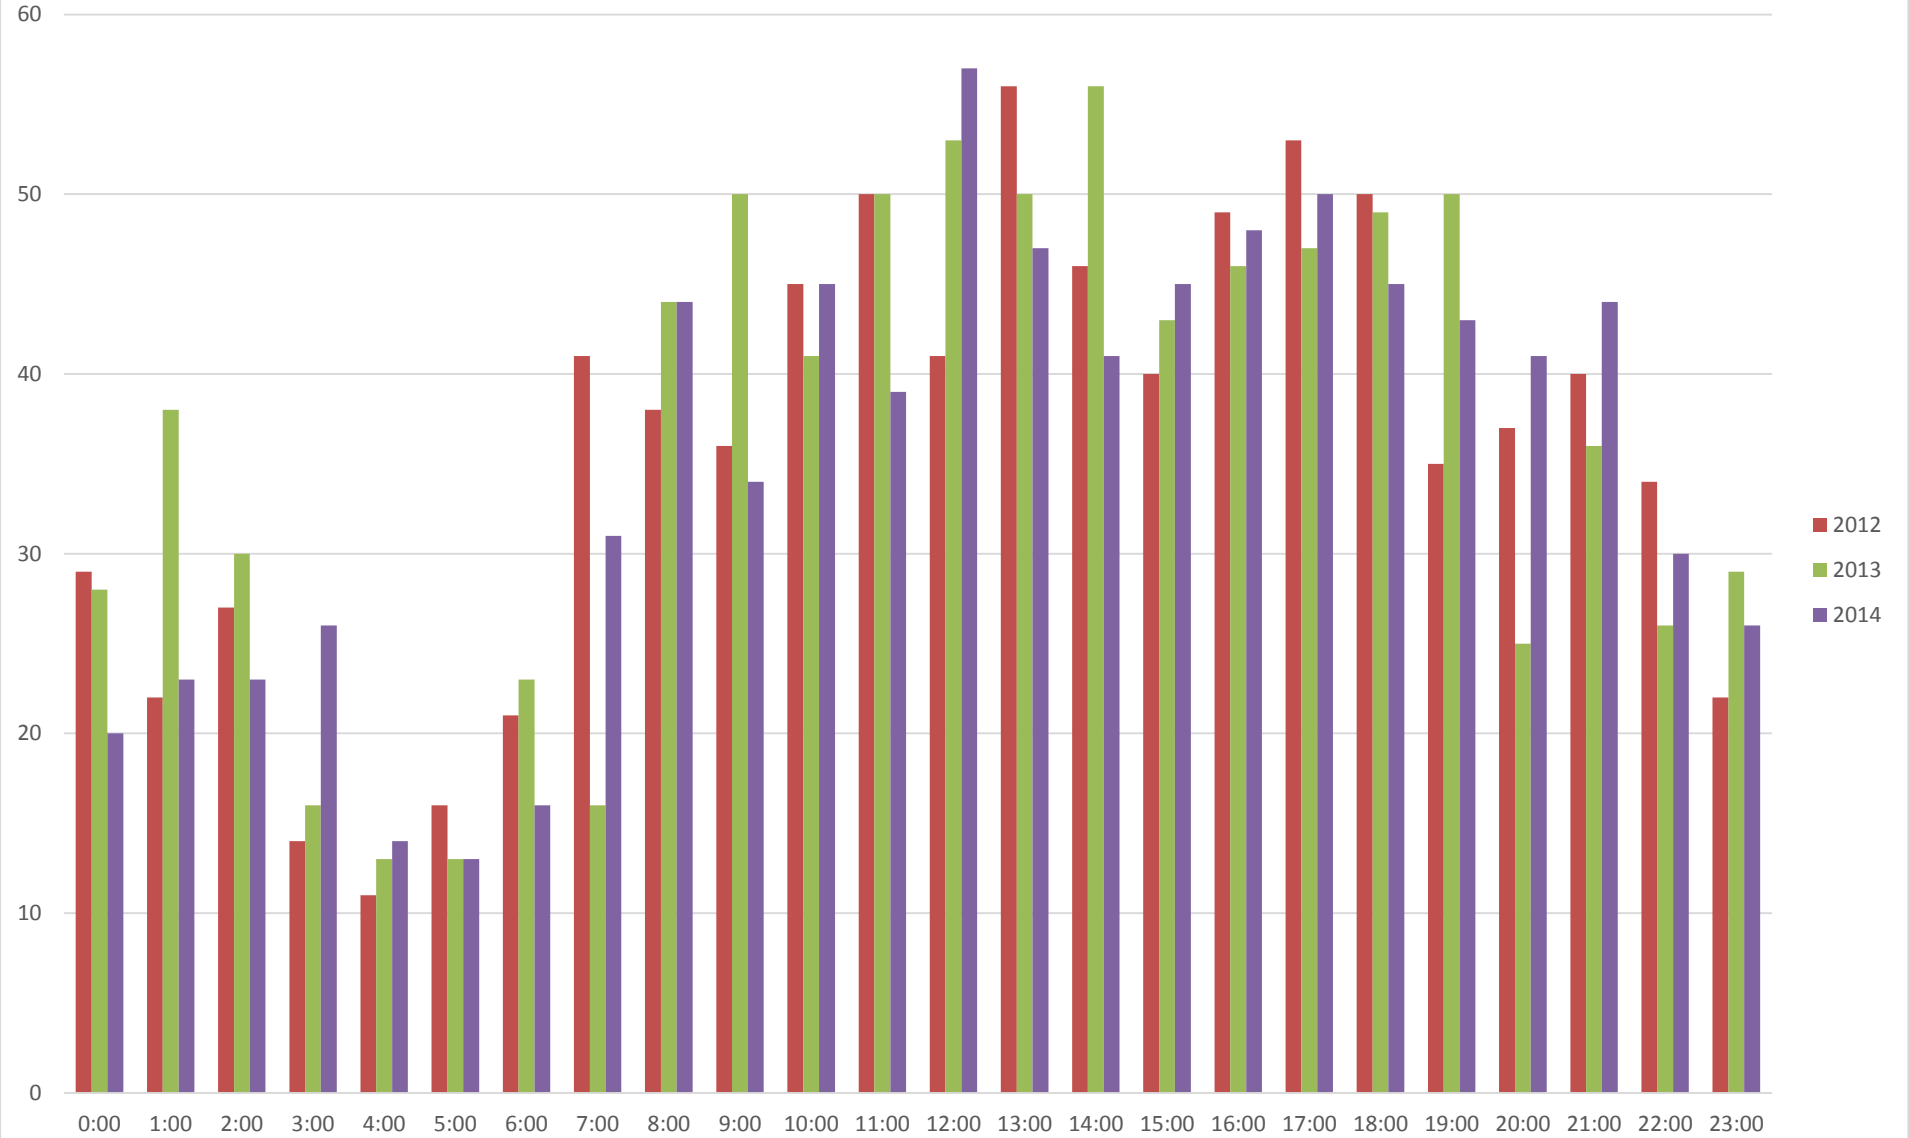

CHELAN FIRE AND RESCUE

Emergency Response Report

**January, February, March, April, May, June,
July, August, September, October, November
2015**

Incident Types by Month 2015

Calls by Time of Day and Month, 2015

Incident by Time of Day and Year

Incident by Day of the Week and Month, 2015

Incident by Day of the Week and Year

Total Incidents Per Month

■ 2015 ■ 2014 ■ 2013 ■ 2012

Incident by First Due Area 2015

Incidents By First Due Area

2015 Overlapping Incidents

Overlapping Incidents By Year

Average Turnout Per Incident 2015

◆ Number of Incidents ■ Total responders ▲ Average Per Incident

Average Turnout Per Incident

◆ Number of Incidents ■ Total responders ▲ Average Per Incident