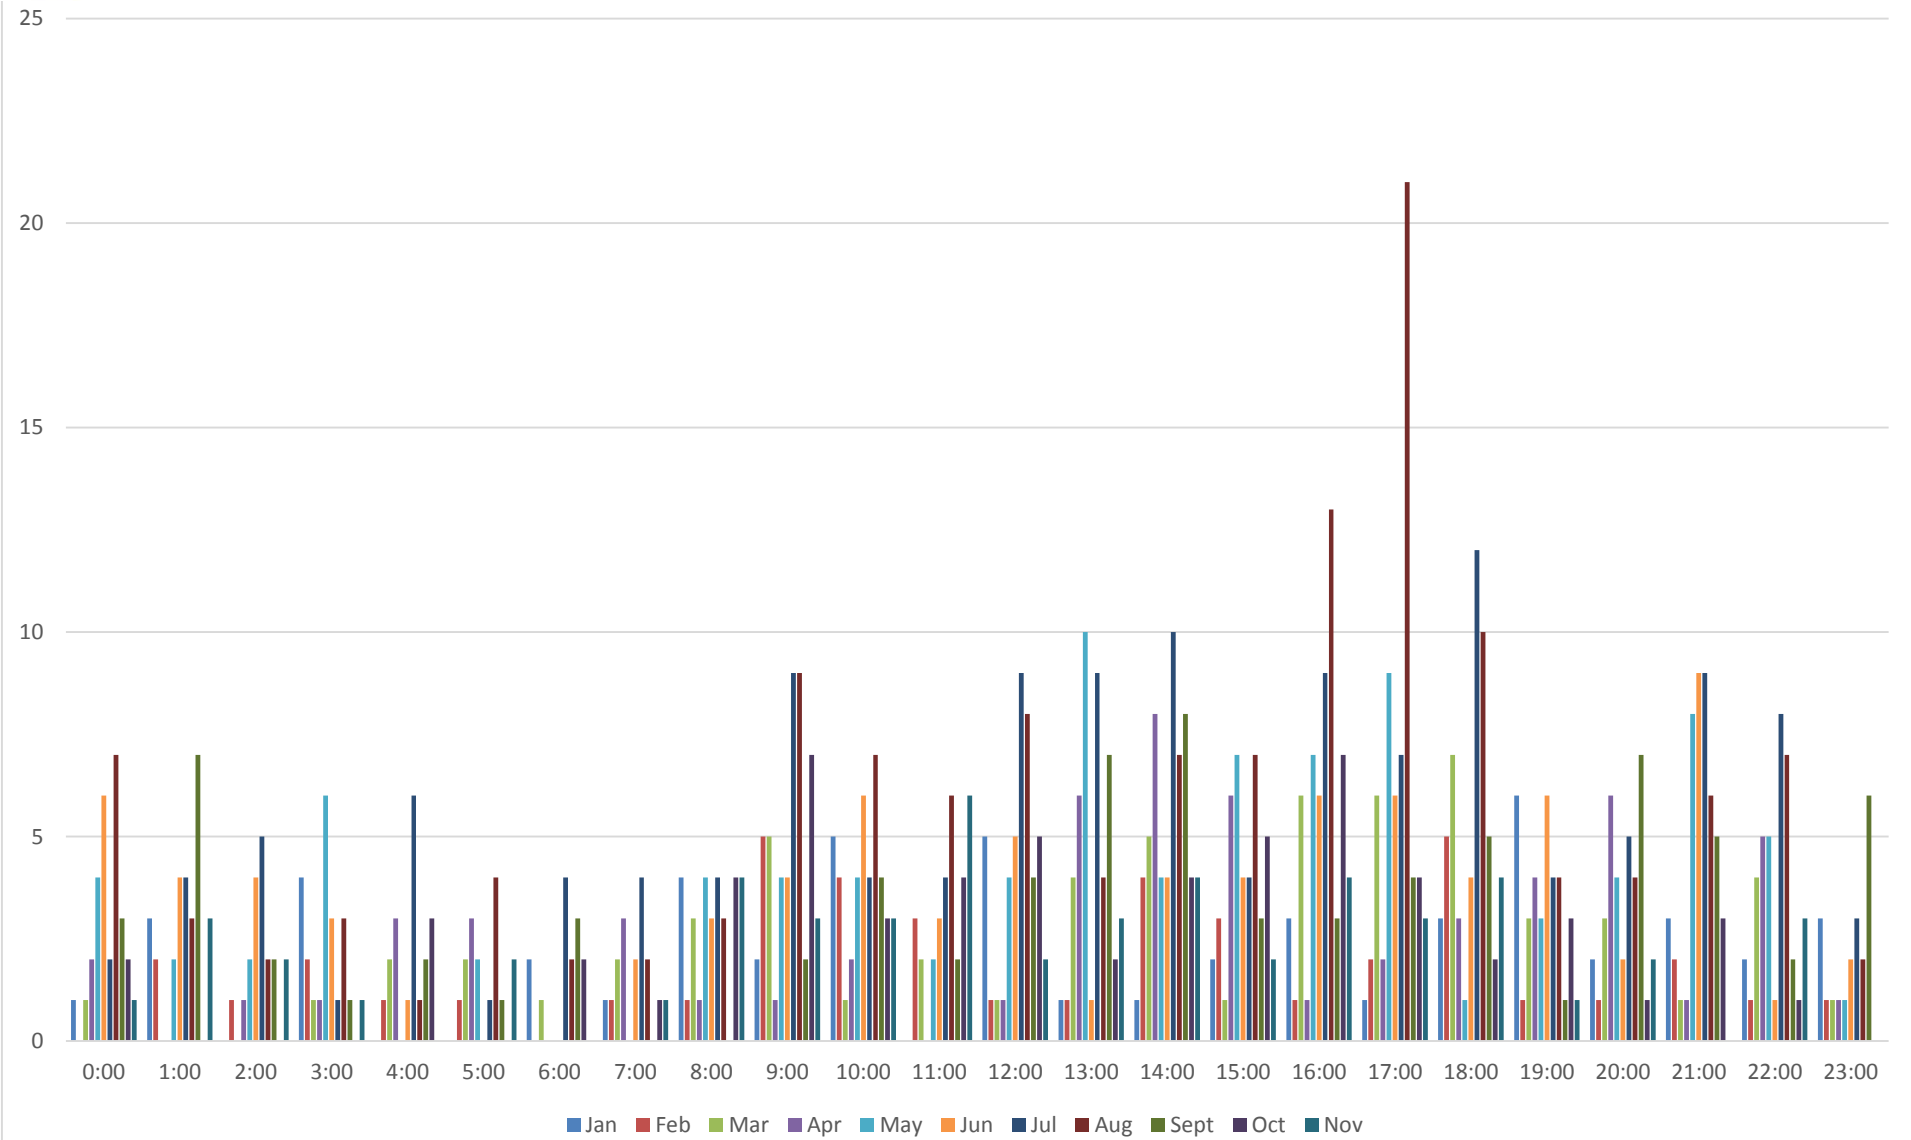

CHELAN FIRE AND RESCUE

Emergency Response Report

**January, February, March, April, May, June,
July, August, September, October, November
2015**

Incident Types by Month 2015

Calls by Time of Day and Month, 2015

Incident by Time of Day and Year

Incident by Day of the Week and Month, 2015

Incident by Day of the Week and Year

Total Incidents Per Month

■ 2015 ■ 2014 ■ 2013 ■ 2012

Incident by First Due Area 2015

Incidents By First Due Area

2015 Overlapping Incidents

Overlapping Incidents By Year

Average Turnout Per Incident 2015

◆ Number of Incidents ■ Total responders ▲ Average Per Incident

Average Turnout Per Incident

◆ Number of Incidents ■ Total responders ▲ Average Per Incident