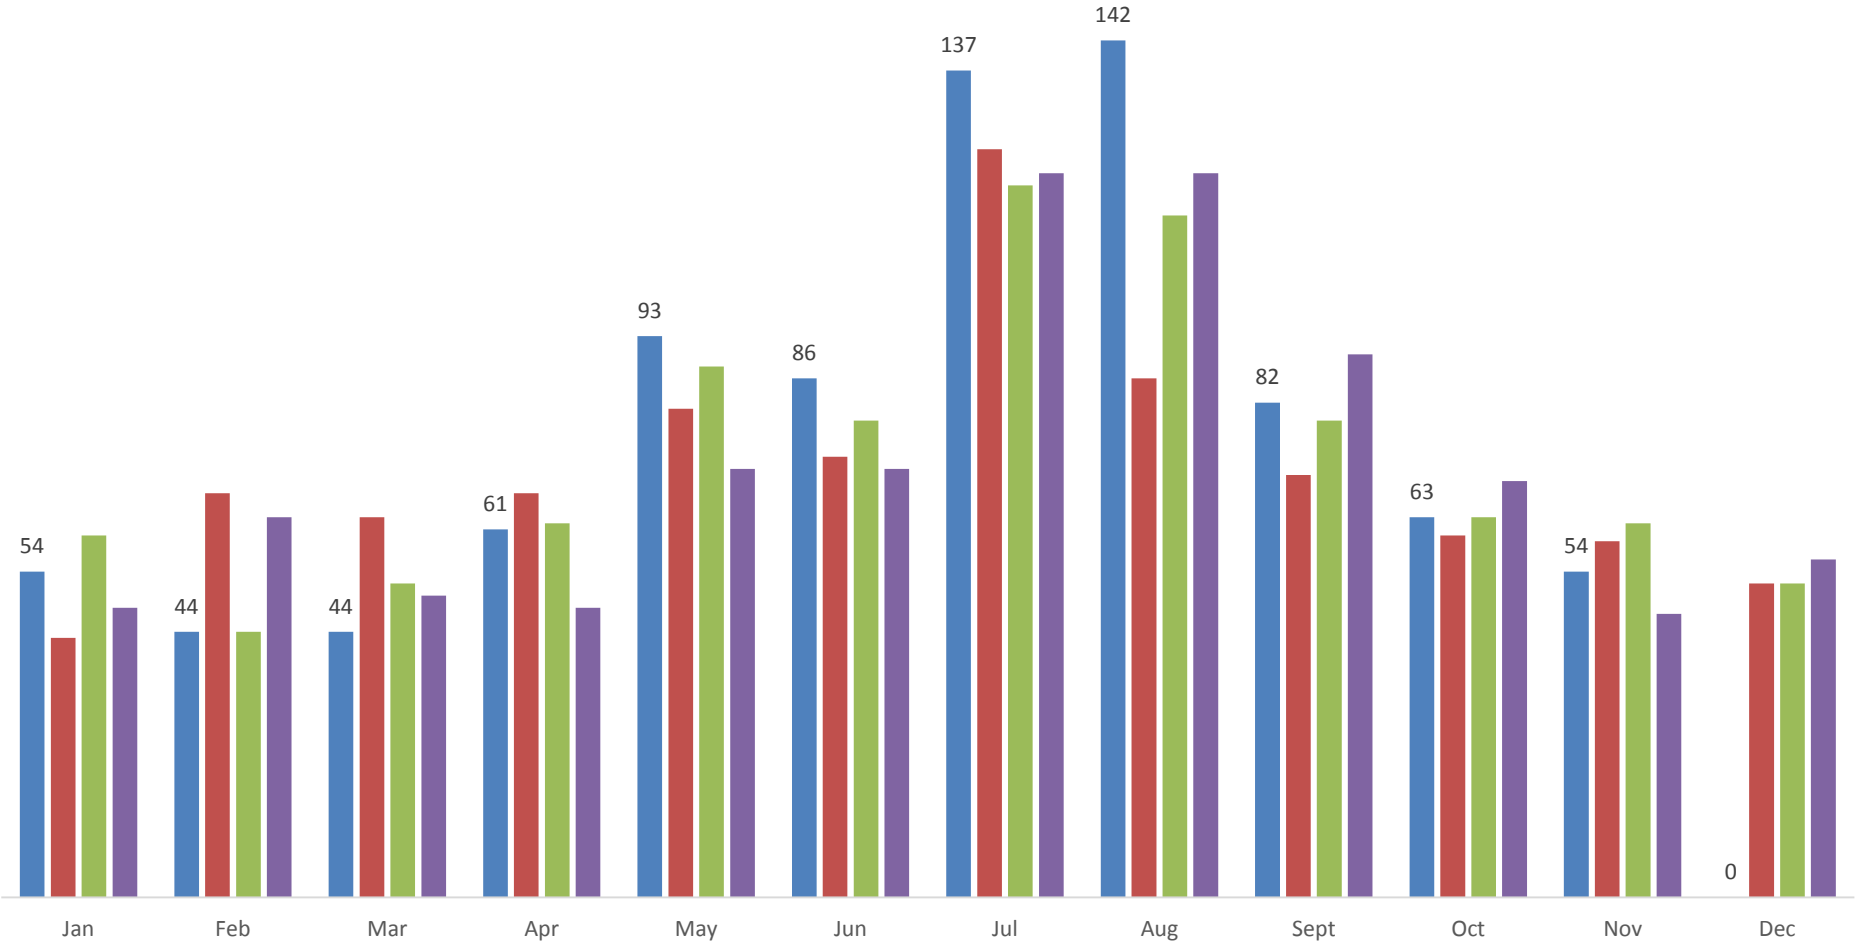

Incident by Time of Day and Year

Incident by Day of the Week and Month, 2015

Incident by Day of the Week and Year

Total Incidents Per Month

■ 2015 ■ 2014 ■ 2013 ■ 2012

Incident by First Due Area 2015

Incidents By First Due Area

2015 Overlapping Incidents

Overlapping Incidents By Year

Average Turnout Per Incident 2015

◆ Number of Incidents ■ Total responders ▲ Average Per Incident

Average Turnout Per Incident

◆ Number of Incidents ■ Total responders ▲ Average Per Incident