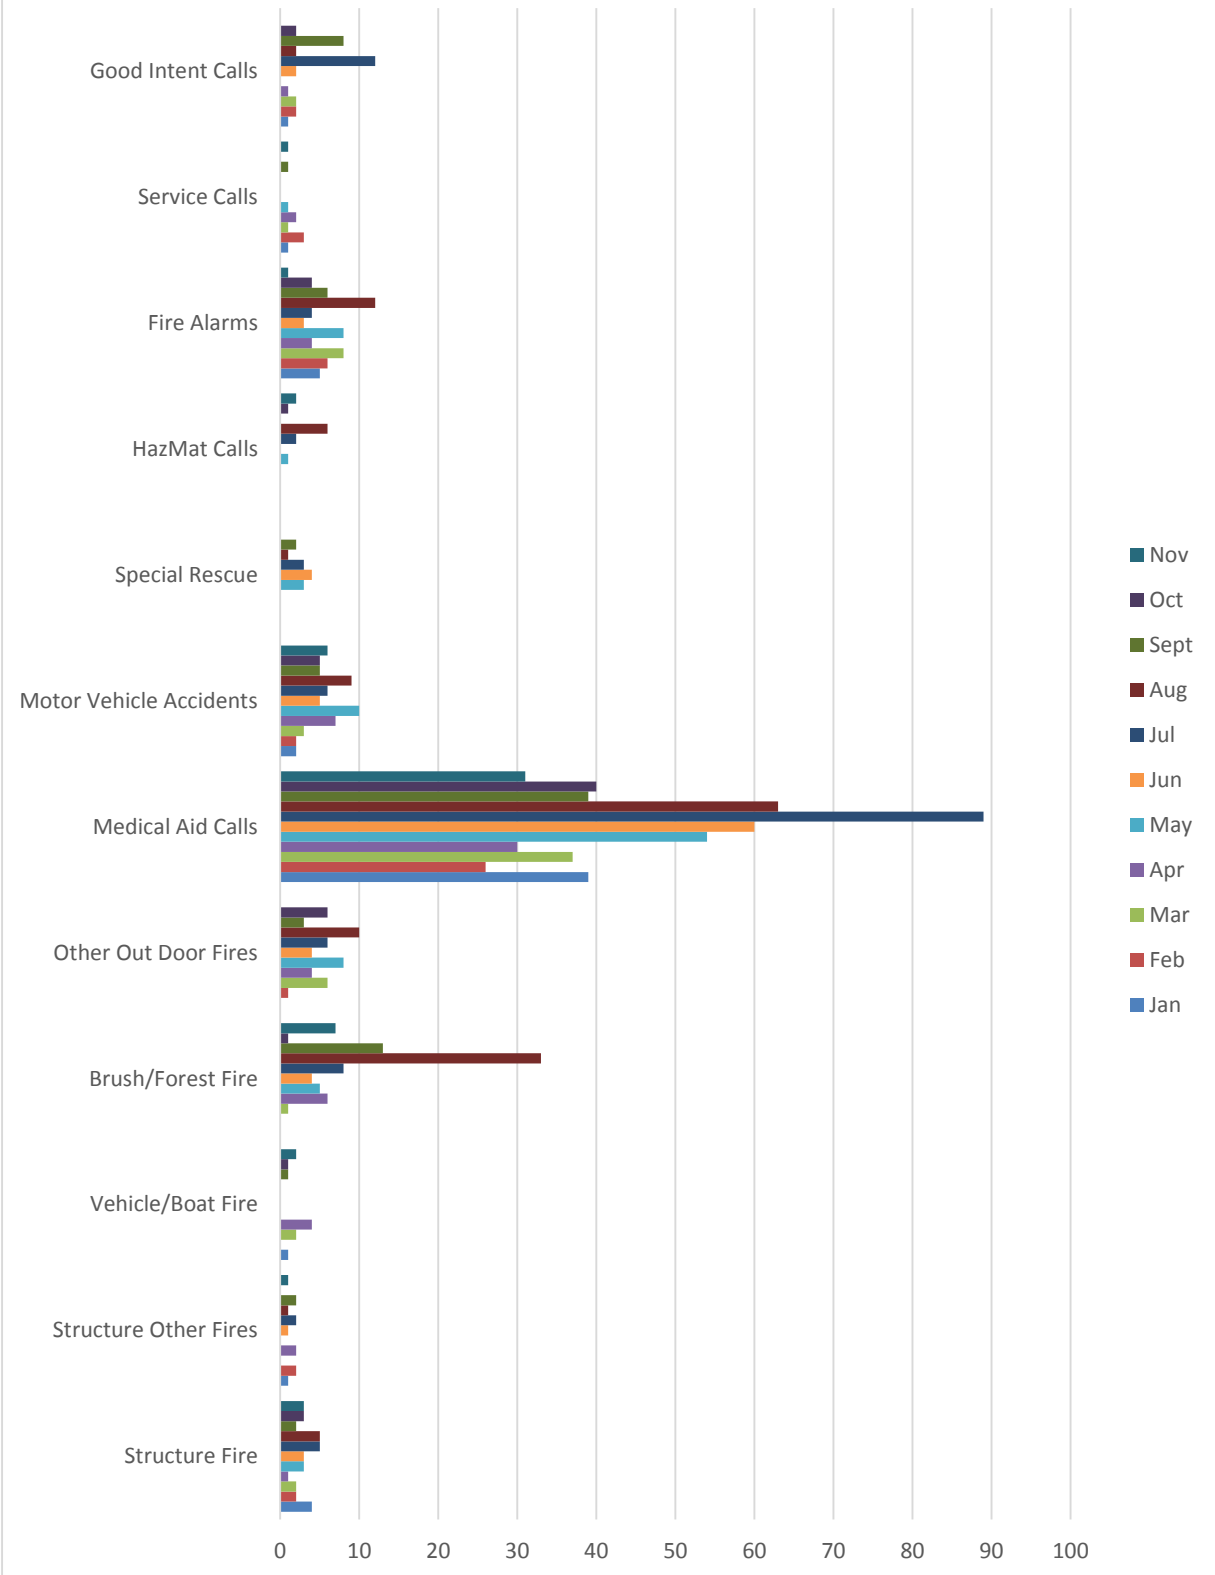

CHELAN FIRE AND RESCUE

Emergency Response Report

**January, February, March, April, May, June,
July, August, September, October, November
2015**

Incident Types by Month 2015

Calls by Time of Day and Month, 2015

Incident by Time of Day and Year

Incident by Day of the Week and Month, 2015

Incident by Day of the Week and Year

Total Incidents Per Month

■ 2015 ■ 2014 ■ 2013 ■ 2012

Incident by First Due Area 2015

Incidents By First Due Area

2015 Overlapping Incidents

Overlapping Incidents By Year

Average Turnout Per Incident 2015

◆ Number of Incidents ■ Total responders ▲ Average Per Incident

Average Turnout Per Incident

◆ Number of Incidents ■ Total responders ▲ Average Per Incident