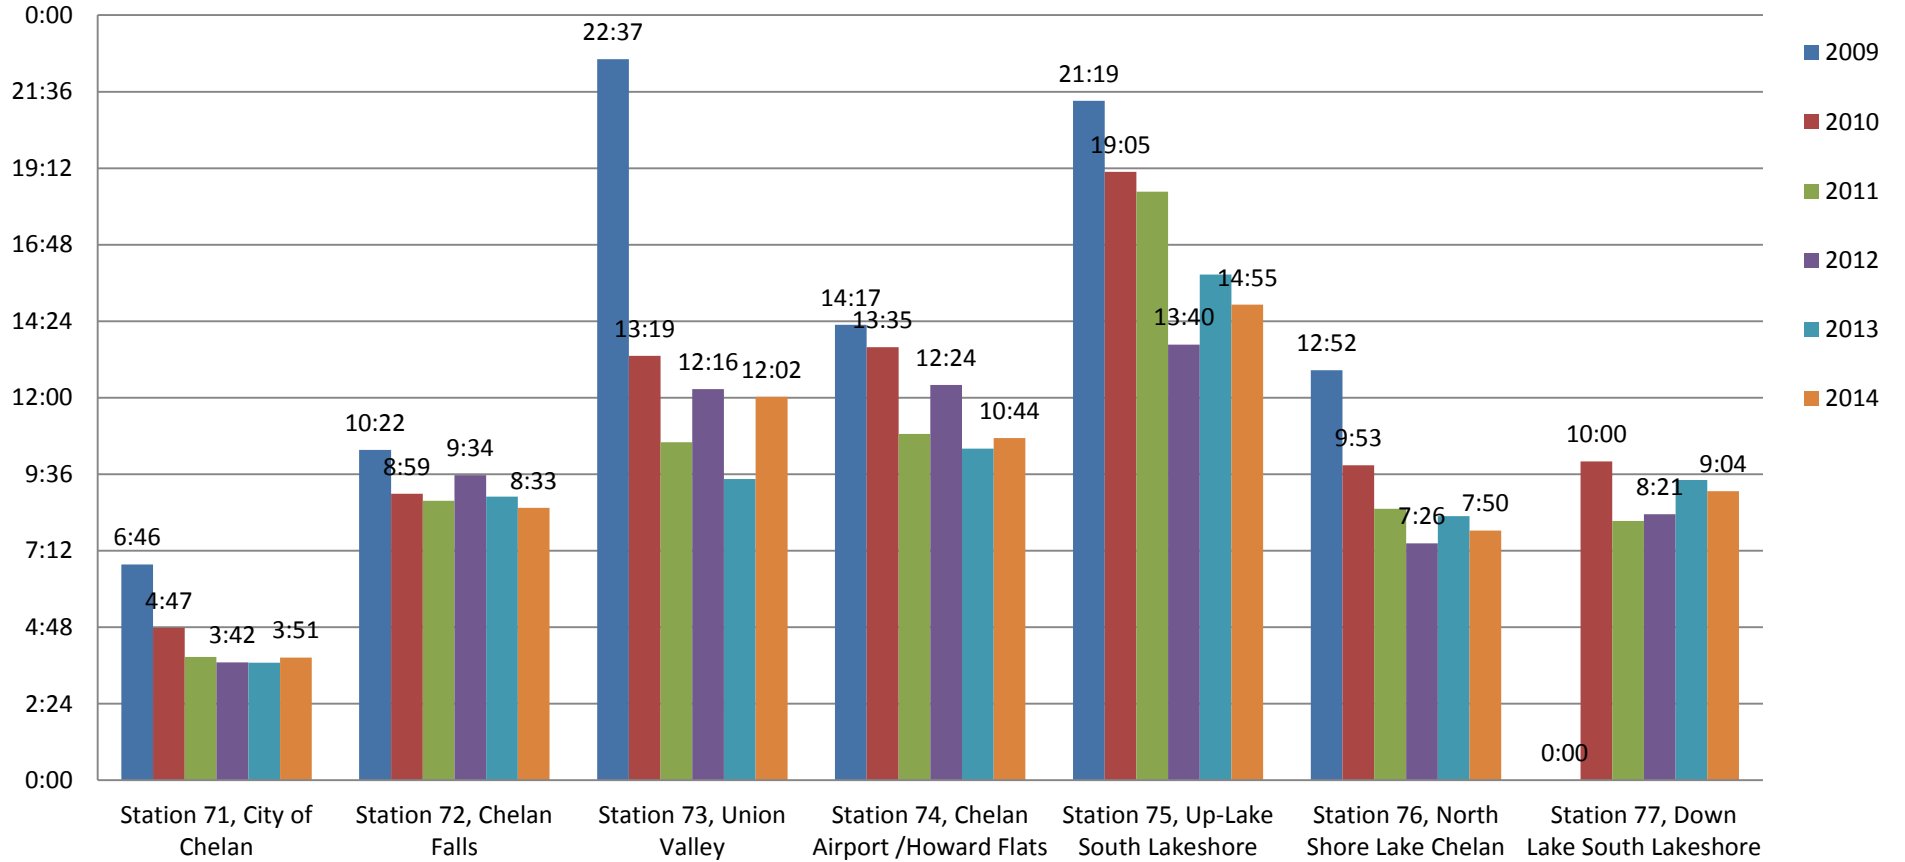

2015 Overlapping Incidents

Overlapping Incidents By Year

Average Turnout Per Incident 2015

◆ Number of Incidents ■ Total responders ▲ Average Per Incident

Average Turnout Per Incident

◆ Number of Incidents ■ Total responders ▲ Average Per Incident

Station 71

Station 72

Station 75

Fire Zone 76

Fire Zone 77

District Over-All Average

Average Emergency Response Times In First Due Areas

Public Service Announcements: