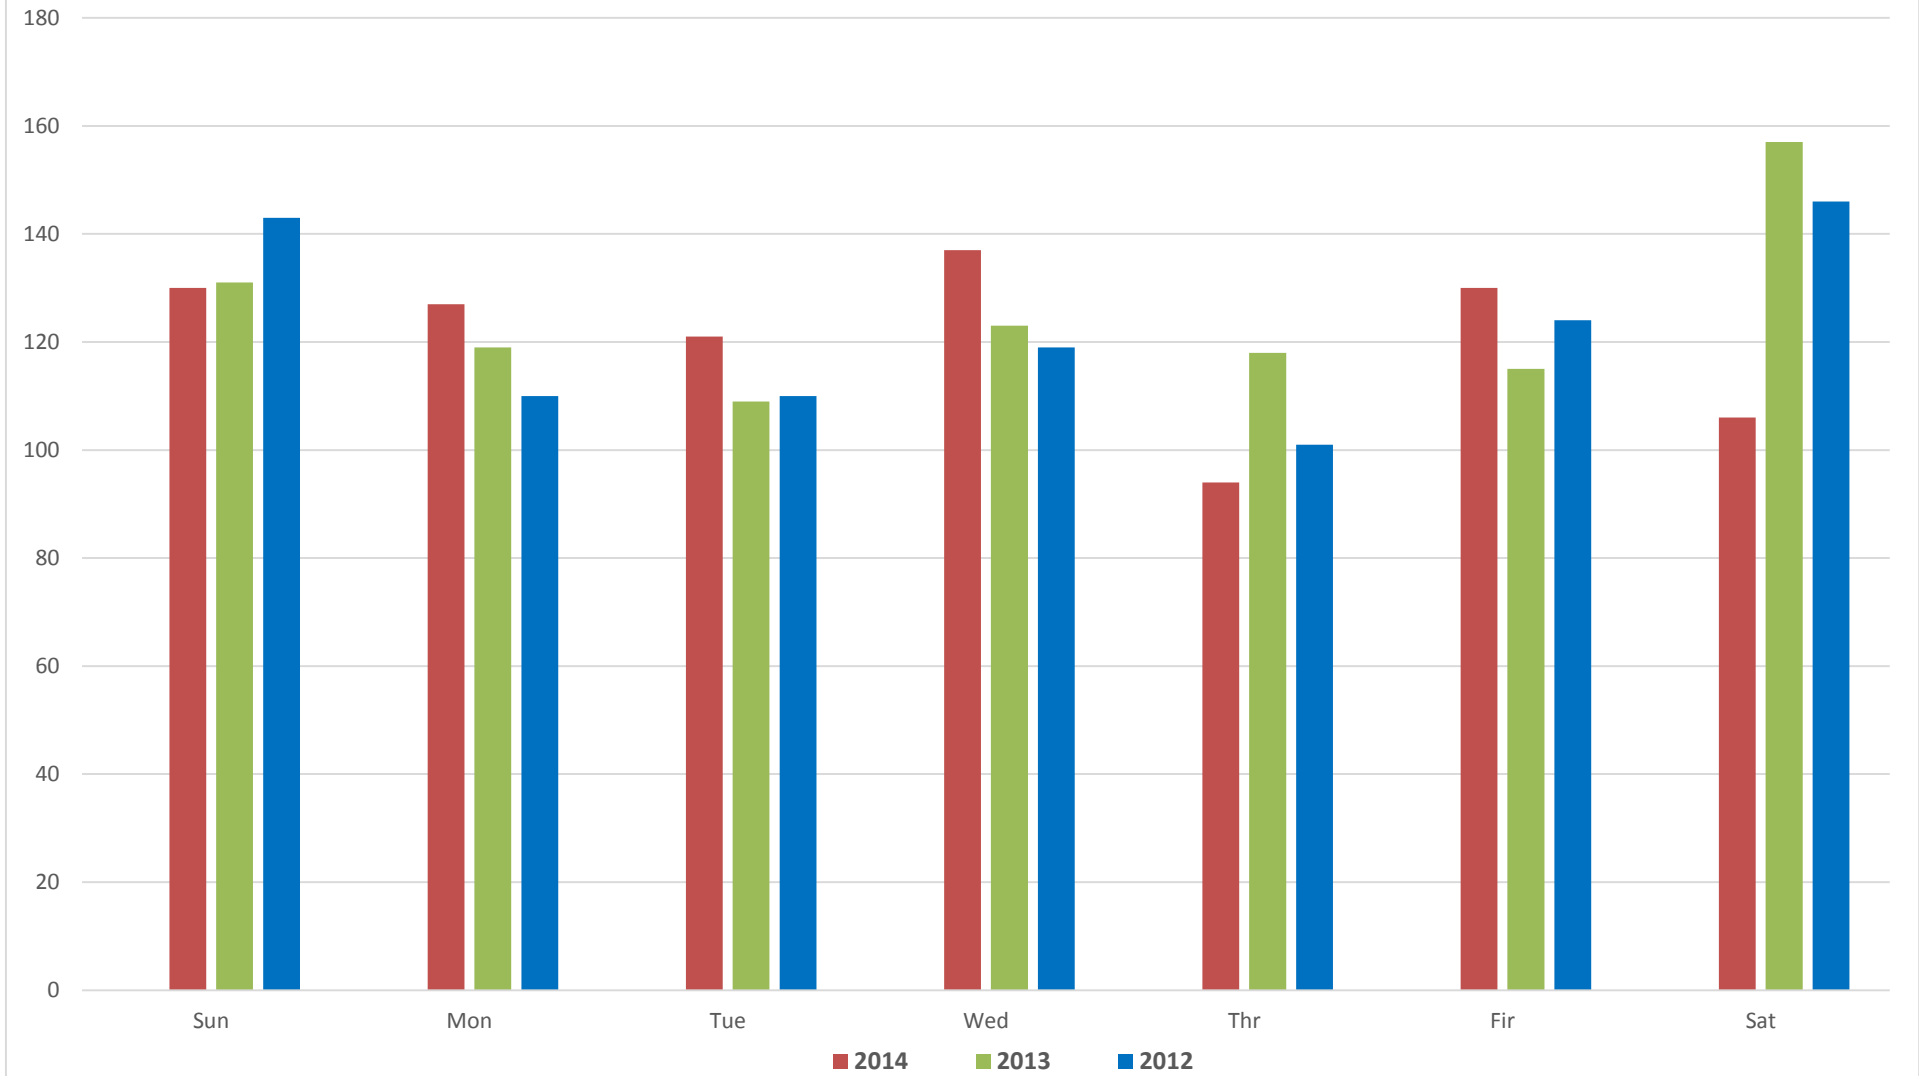

CHELAN FIRE AND RESCUE

Emergency Response Report

**January, February, March, April, May, June,
July, August, September, October, November
2015**

Incident Types by Month 2015

Calls by Time of Day and Month, 2015

Incident by Time of Day and Year

Incident by Day of the Week and Month, 2015

Incident by Day of the Week and Year

Total Incidents Per Month

■ 2015 ■ 2014 ■ 2013 ■ 2012

Incident by First Due Area 2015

Incidents By First Due Area

2015 Overlapping Incidents

Overlapping Incidents By Year

Average Turnout Per Incident 2015

◆ Number of Incidents ■ Total responders ▲ Average Per Incident

Average Turnout Per Incident

◆ Number of Incidents ■ Total responders ▲ Average Per Incident