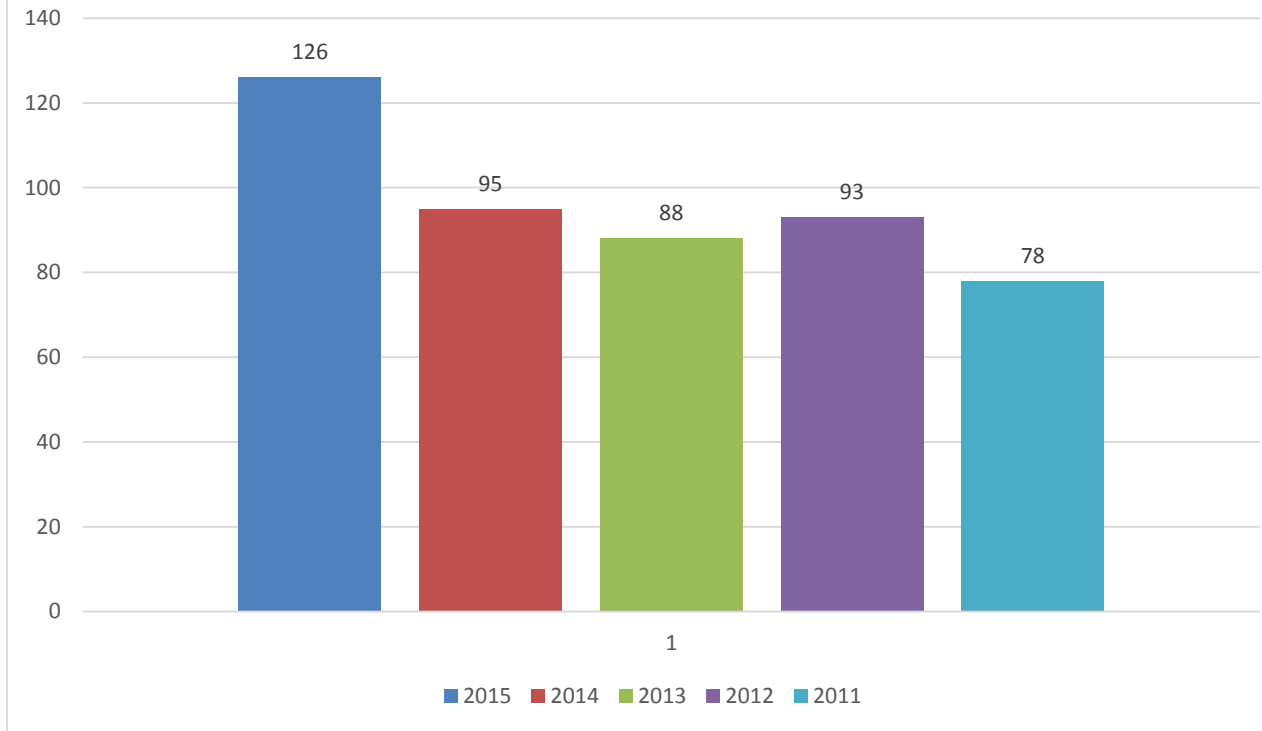

Incident by Time of Day and Year

Incident by Day of the Week and Month, 2015

Incident by Day of the Week and Year

Total Incidents Per Month

■ 2015 ■ 2014 ■ 2013 ■ 2012

Incident by First Due Area 2015

Incidents By First Due Area

2015 Overlapping Incidents

Overlapping Incidents By Year

Average Turnout Per Incident 2015

◆ Number of Incidents ■ Total responders ▲ Average Per Incident

Average Turnout Per Incident

◆ Number of Incidents ■ Total responders ▲ Average Per Incident