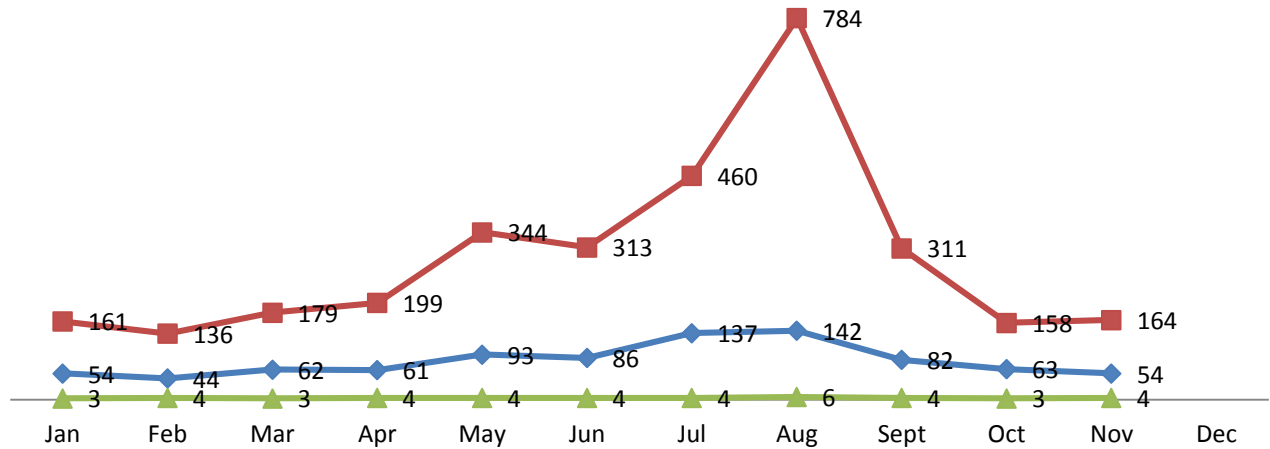

Incident by Time of Day and Year

Incident by Day of the Week and Month, 2015

Incident by Day of the Week and Year

Total Incidents Per Month

■ 2015 ■ 2014 ■ 2013 ■ 2012

Incident by First Due Area 2015

Incidents By First Due Area

2015 Overlapping Incidents

Overlapping Incidents By Year

Average Turnout Per Incident 2015

◆ Number of Incidents ■ Total responders ▲ Average Per Incident

Average Turnout Per Incident

◆ Number of Incidents ■ Total responders ▲ Average Per Incident

Station 71

Station 72

Station 75

Fire Zone 76

Fire Zone 77

District Over-All Average

Average Emergency Response Times In First Due Areas

Public Service Announcements: