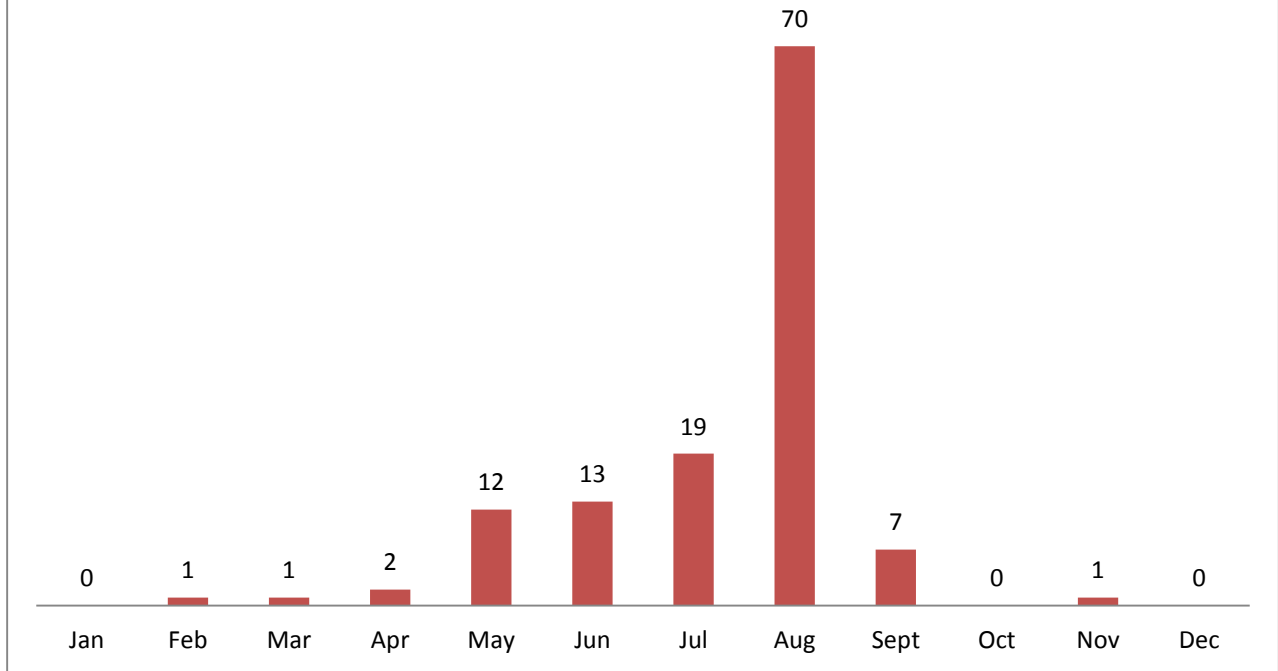

Incident by Time of Day and Year

Incident by Day of the Week and Month, 2015

Incident by Day of the Week and Year

Total Incidents Per Month

■ 2015 ■ 2014 ■ 2013 ■ 2012

Incident by First Due Area 2015

Incidents By First Due Area

2015 Overlapping Incidents

Overlapping Incidents By Year

Average Turnout Per Incident 2015

◆ Number of Incidents ■ Total responders ▲ Average Per Incident

Average Turnout Per Incident

◆ Number of Incidents ■ Total responders ▲ Average Per Incident